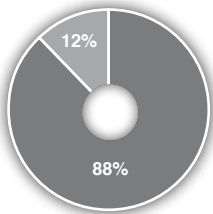

"The magazine with the best reviews and comparatives for the motorcycle lover"

AGE

- From 14 - 24
- From 25 - 44
- From 45 +

READER PROFILE

- Women
- Men

SOCIAL CLASS

- A - B
- C1
- Other

MEDIA INFORMATION 2017

motos

COVER PRICE	1,5 €
FREQUENCY	Monthly
MAGAZINE SIZE	225 x 297 mm
PRINTING METHOD	Offset (color)

CIRCULATION

13,992 every month*

READERSHIP

85,000**

*Source: OJD jul15-jun16

**Source: EGM 3rd wave 2016

ADVERTISING RATES

DISPLAY ADVERTISING	Dimensions mm	€
Inside Page	(225 x 297)	6,395
First Odd Page	(225 x 297)	7,715
Second Odd Page	(225 x 297)	7,370
Third Odd Page	(225 x 297)	7,055
Outside Back Cover	(225 x 297)	8,405
Inside Front Cover	(225 x 297)	7,635
Inside Back Cover	(225 x 297)	6,730
Double Page Spread	(450 x 297)	11,695
1 st Double Page Spread	(450 x 297)	14,255
1/2 Page	(225 x 148,5) (112,5 x 297)	3,725
1/4 Page	(225 x 74) (56 x 297)	2,040
Double 1/2 Page	(450 x 148,5)	7,855