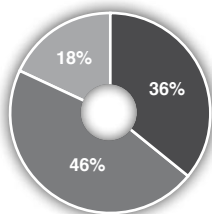

"The magazine with the best reviews and comparatives for the motorcycle lover"

AGE

- From 14 - 24
- From 25 - 44
- From 45 +

READER PROFILE

- Women
- Men

SOCIAL CLASS

- A - B
- C1
- Other

MEDIA INFORMATION 2017

motos

COVER PRICE	1,5 €
FREQUENCY	Monthly
MAGAZINE SIZE	225 x 297 mm
PRINTING METHOD	Offset (color)

CIRCULATION

13,992 every month*

READERSHIP

85,000**

*Source: OJD jul15-jun16

**Source: EGM 3rd wave 2016

ADVERTISING RATES

DISPLAY ADVERTISING	Dimensions mm	€
Inside Page	(225 x 297)	6,395
First Odd Page	(225 x 297)	7,715
Second Odd Page	(225 x 297)	7,370
Third Odd Page	(225 x 297)	7,055
Outside Back Cover	(225 x 297)	8,405
Inside Front Cover	(225 x 297)	7,635
Inside Back Cover	(225 x 297)	6,730
Double Page Spread	(450 x 297)	11,695
1 st Double Page Spread	(450 x 297)	14,255
1/2 Page	(225 x 148,5) (112,5 x 297)	3,725
1/4 Page	(225 x 74) (56 x 297)	2,040
Double 1/2 Page	(450 x 148,5)	7,855