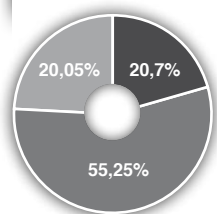

"The magazine with the best reviews and comparatives for the motorcycle lover"

AGE

- From 14 - 24
- From 25 - 44
- From 45 +

READER PROFILE

- Women
- Men

SOCIAL CLASS

- A - B
- C1
- Other

MEDIA INFORMATION 2017

motos

COVER PRICE	1,5 €
FREQUENCY	Monthly
MAGAZINE SIZE	225 x 297 mm
PRINTING METHOD	Offset (color)

CIRCULATION

13,992 every month*

READERSHIP

85,000**

*Source: OJD jul15-jun16

**Source: EGM 3rd wave 2016

ADVERTISING RATES

DISPLAY ADVERTISING	Dimensions mm	€
Inside Page	(225 x 297)	6,395
First Odd Page	(225 x 297)	7,715
Second Odd Page	(225 x 297)	7,370
Third Odd Page	(225 x 297)	7,055
Outside Back Cover	(225 x 297)	8,405
Inside Front Cover	(225 x 297)	7,635
Inside Back Cover	(225 x 297)	6,730
Double Page Spread	(450 x 297)	11,695
1 st Double Page Spread	(450 x 297)	14,255
1/2 Page	(225 x 148,5) (112,5 x 297)	3,725
1/4 Page	(225 x 74) (56 x 297)	2,040
Double 1/2 Page	(450 x 148,5)	7,855